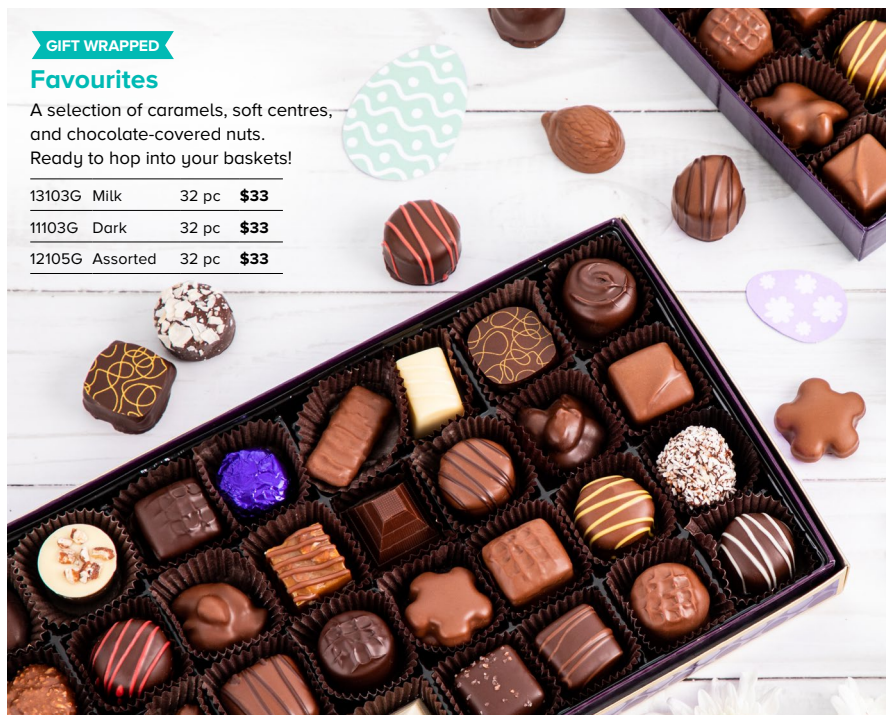

HOW TO PLACE YOUR ORDER

Shopping online is the best way to support your local fundraisers and enjoy Purdys chocolates at the same time!

Remember your campaign's customer number:

If you don't have the campaign's customer number, please contact your Coordinator.

Visit fundraising.purdys.com to place your order.

THERE ARE 2 WAYS TO JOIN

1 With the link shared by your Coordinator, enter your email, and click "JOIN A CAMPAIGN".

If you are a Returning Customer, you will automatically join this campaign as a Supporter after you enter your email.

If you are a New Customer, a registration form will appear after you enter your email. Please fill out your information.

2 Sign in or Register at fundraising.purdys.com

If you are a Returning Customer, sign in and join with the Customer Number.

If you are a New Customer, click Register, choose "Register as a Supporter", provide the Customer Number along with your information, and click "JOIN A CAMPAIGN".

GIFT WRAPPED

Favourites

A selection of caramels, soft centres, and chocolate-covered nuts. Ready to hop into your baskets!

13103G Milk	32 pc	$33
11103G Dark	32 pc	$33
12105G Assorted	32 pc	$33